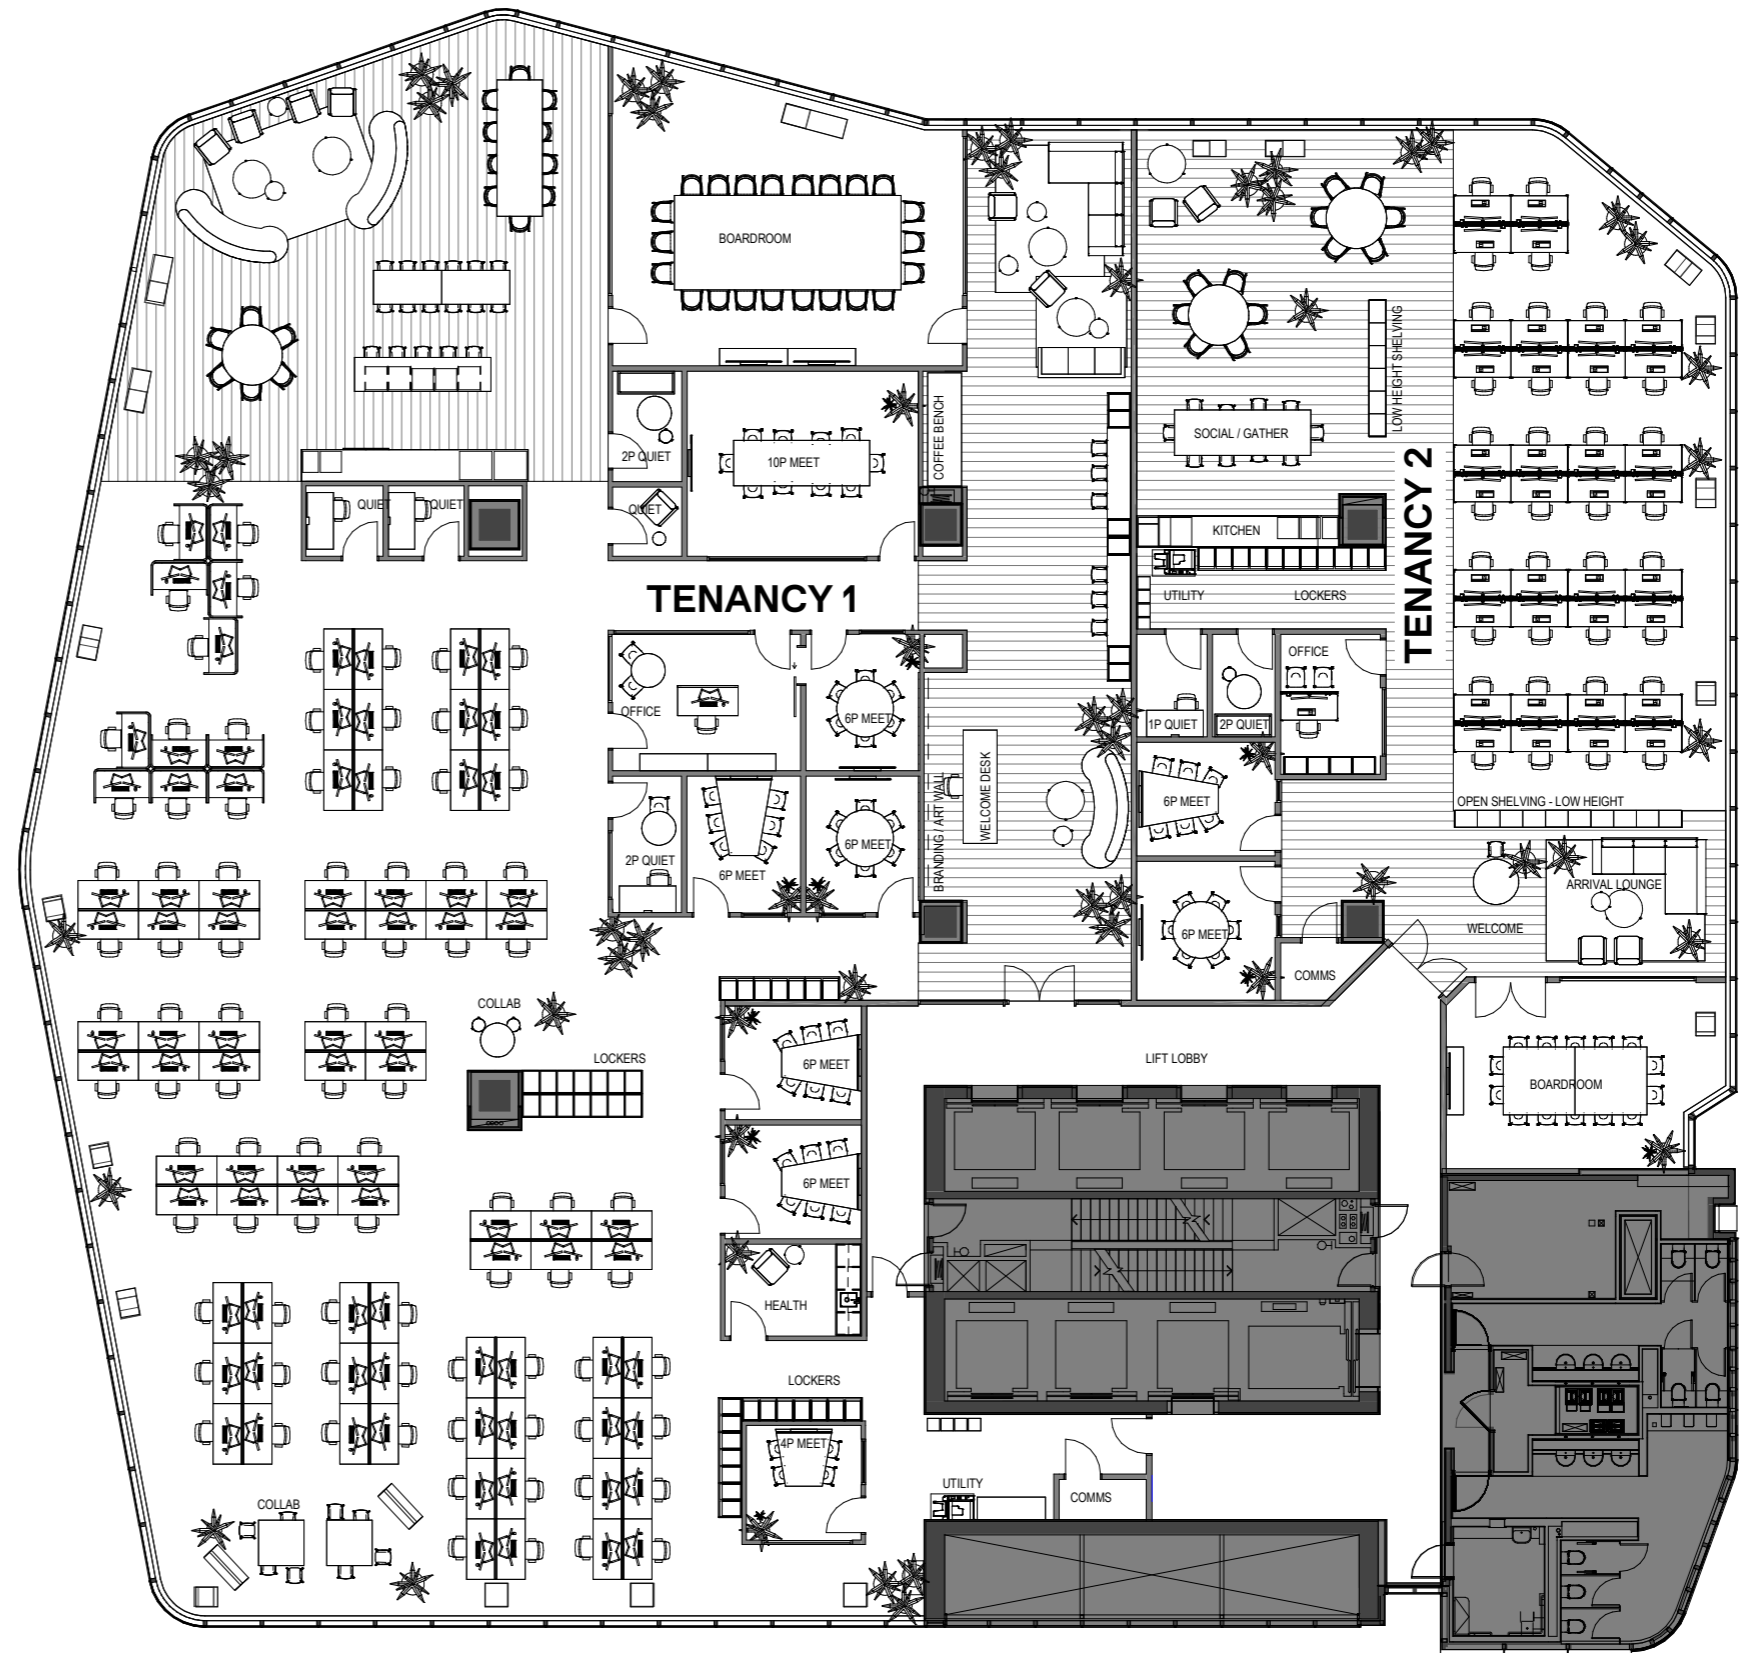

GPT DESIGN SUITES
111E - LEVEL 33 - 2 TENANCY SPLIT

26.05.2023

TENANCY 1

TOTAL WORKPOINTS: 90 (Inc. office)
 NLA: ~1040 m²
 RATIO: 11

1 x CONCIERGE
 1 x ARRIVAL LOUNGE

1 x SOCIAL / GATHER
 2 x OPEN COLLAB

1 x BOARDROOM (20P)
 1 x 10P MEETING
 5 x 6P MEETING
 1 x 4P MEETING

3 x 1P FOCUS
 2 x 2P FOCUS

1 x COMMS
 1 x PRINT BAY
 1:1 LOCKERS

TENANCY 2

TOTAL WORKPOINTS: 37 (inc. OFFICE)
 NLA: ~390 m²
 RATIO: 10.5

1 x CONCIERGE
 1 x ARRIVAL LOUNGE

1 x SOCIAL / GATHER

1 x BOARDROOM (14)
 2 x 6P MEETING
 1 x OFFICE

1 x 1P FOCUS
 1 x 2P FOCUS

1 x COMMS
 1 x PRINT BAY
 1:1 LOCKERS

GPT DESIGN SUITES
111E - LEVEL 33 - 2 TENANCY SPLIT

26.05.2023